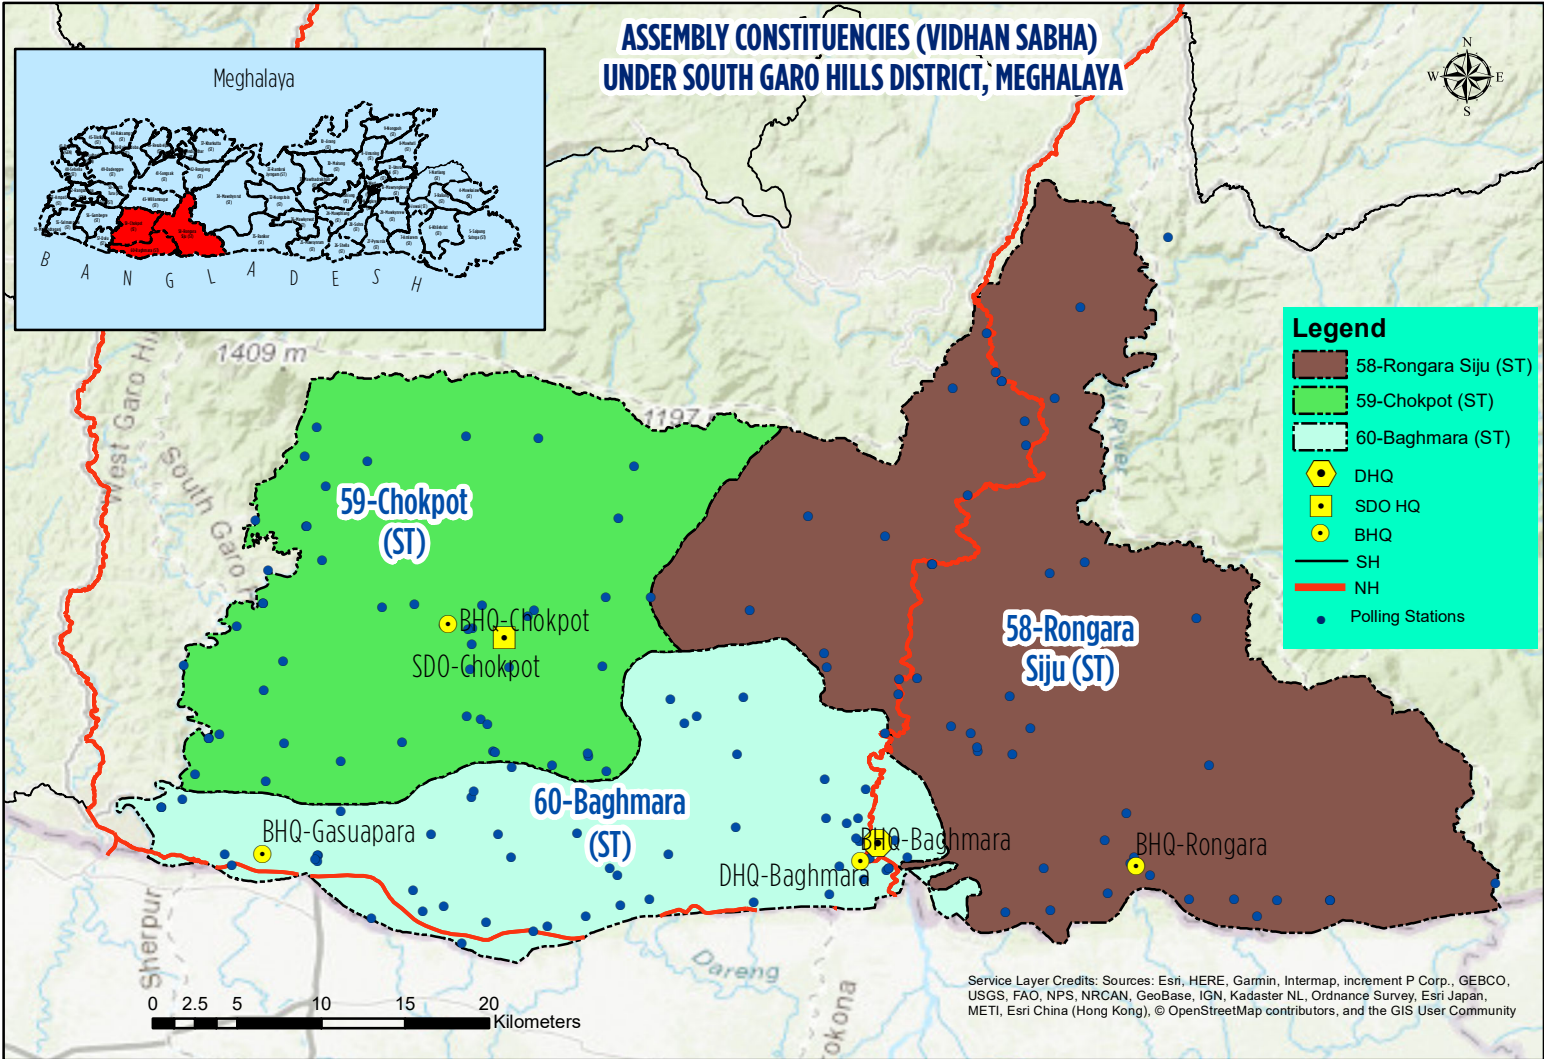

ASSEMBLY CONSTITUENCIES (VIDHAN SABHA) UNDER SOUTH GARO HILLS DISTRICT, MEGHALAYA

Legend

- 58-Rongara Siju (ST)
- 59-Chokpot (ST)
- 60-Baghmara (ST)
- DHQ
- SDO HQ
- BHQ
- SH
- NH
- Polling Stations