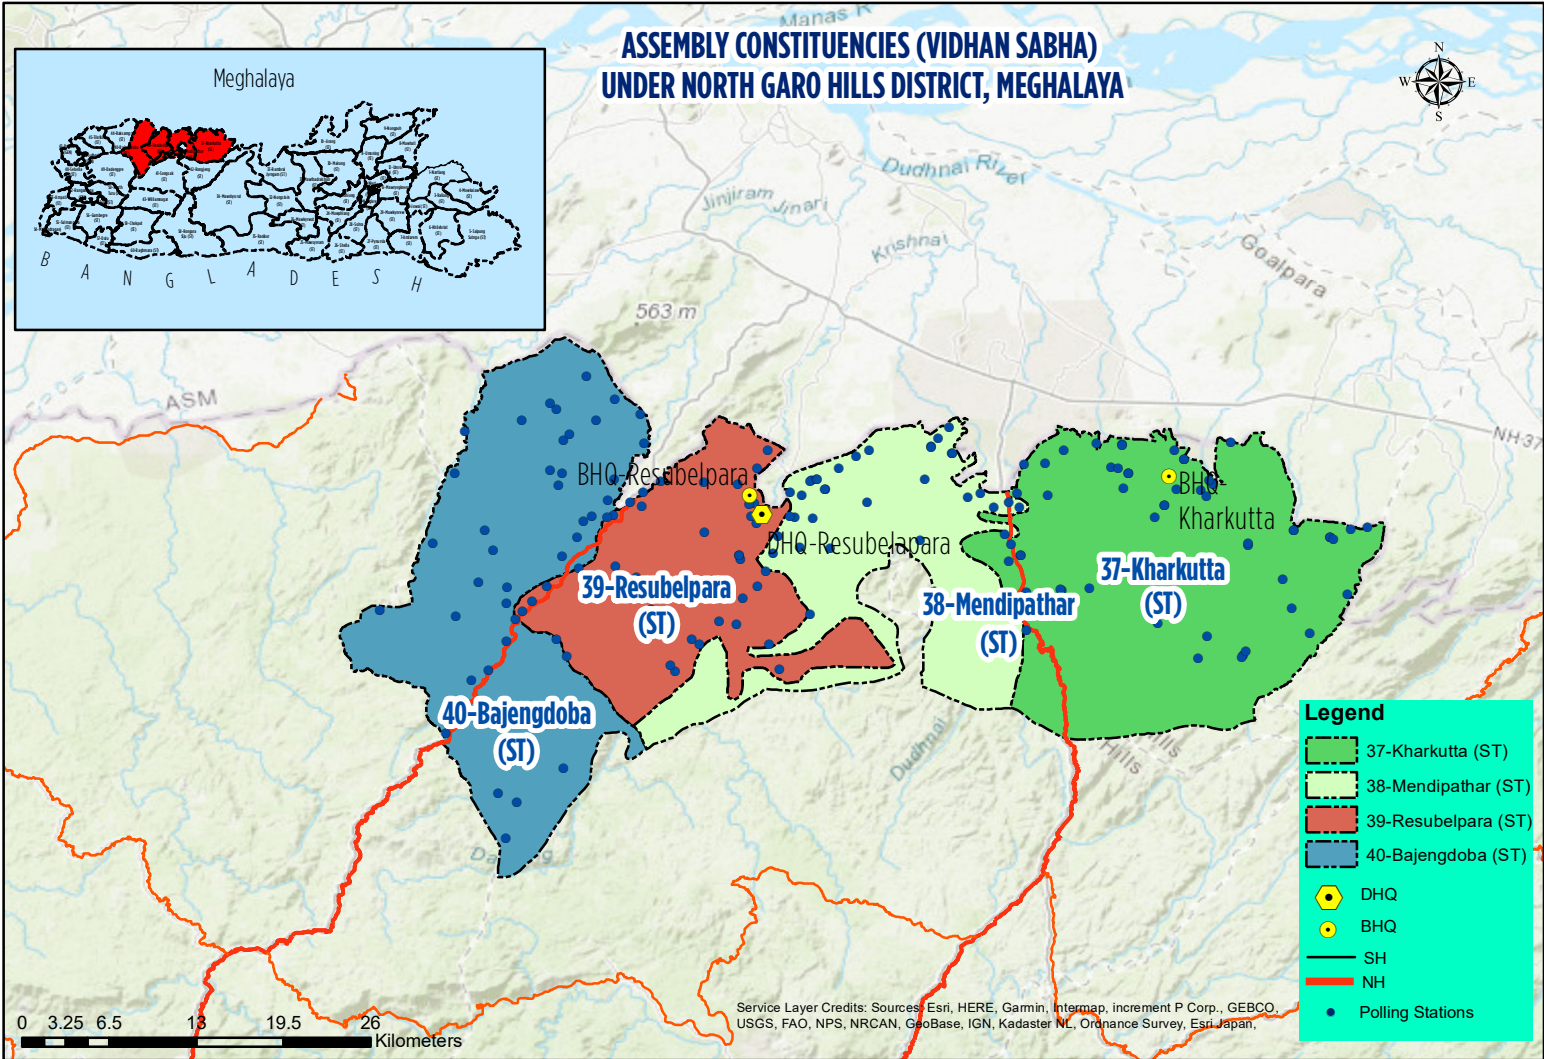

ASSEMBLY CONSTITUENCIES (VIDHAN SABHA) UNDER NORTH GARO HILLS DISTRICT, MEGHALAYA

Legend

- 37-Kharkutta (ST)
- 38-Mendipathar (ST)
- 39-Resubelpara (ST)
- 40-Bajengdoba (ST)
- DHQ
- BHO
- SH
- NH
- Polling Stations