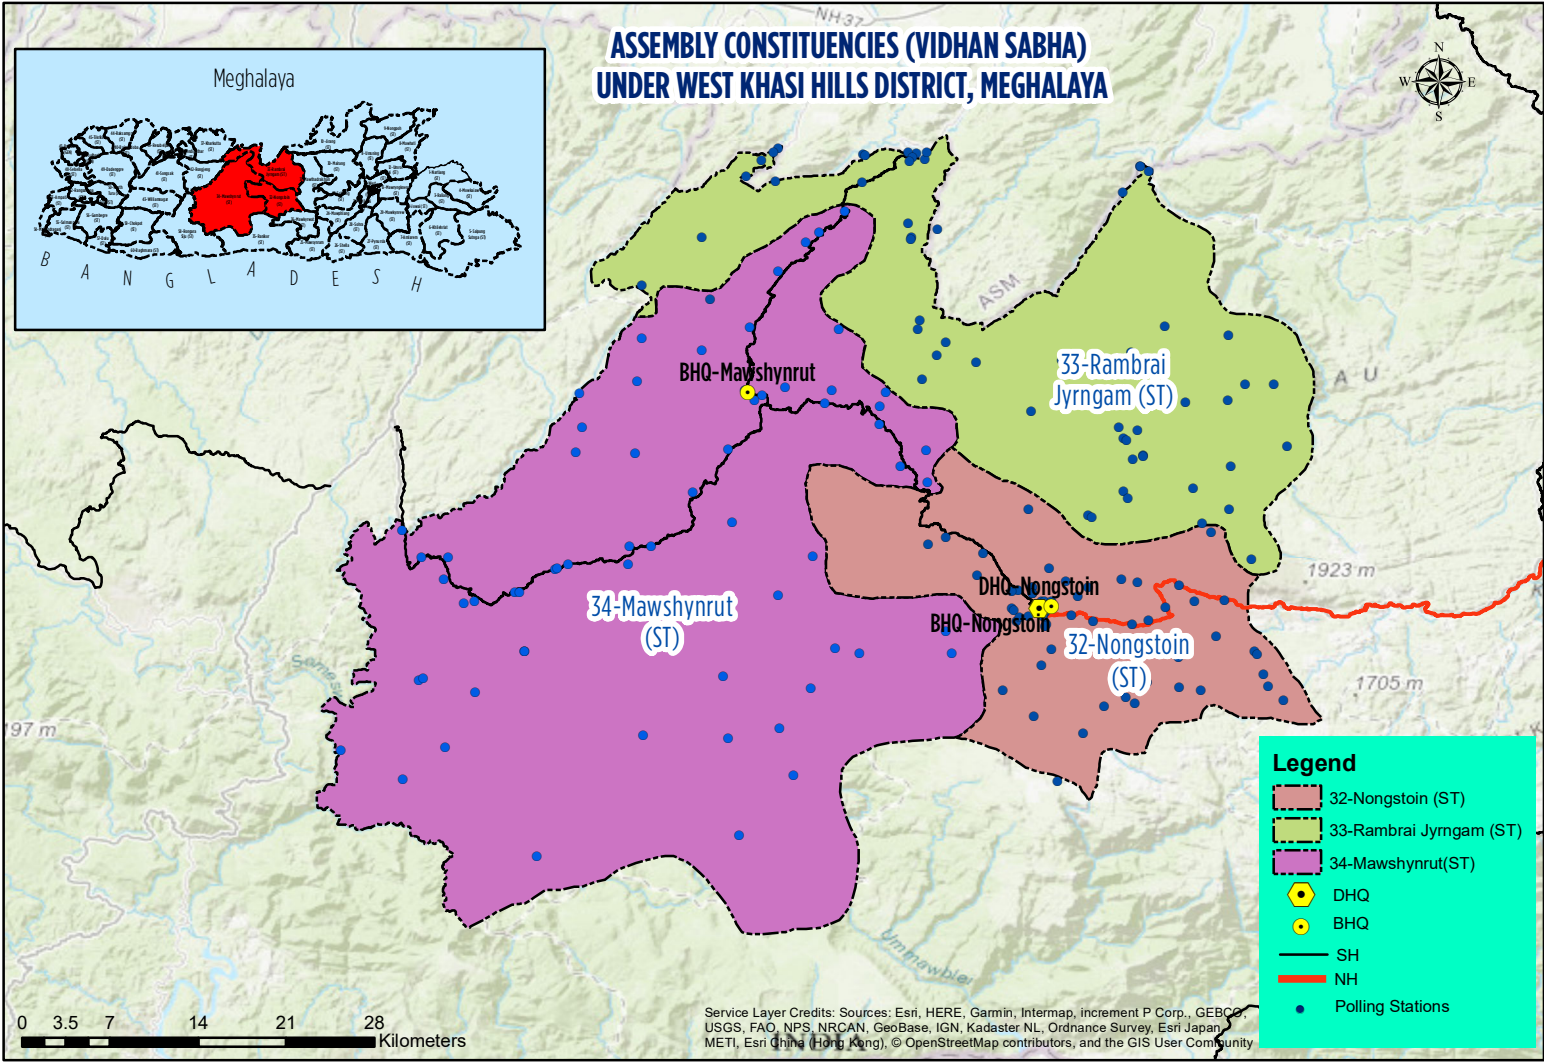

ASSEMBLY CONSTITUENCIES (VIDHAN SABHA) UNDER WEST KHASI HILLS DISTRICT, MEGHALAYA

Legend

- 32-Nongstoin (ST)
- 33-Rambrai Jyrngam (ST)
- 34-Mawshynrut(ST)
- DHQ
- BHQ
- SH
- NH
- Polling Stations

0 3.5 7 14 21 28
Kilometers