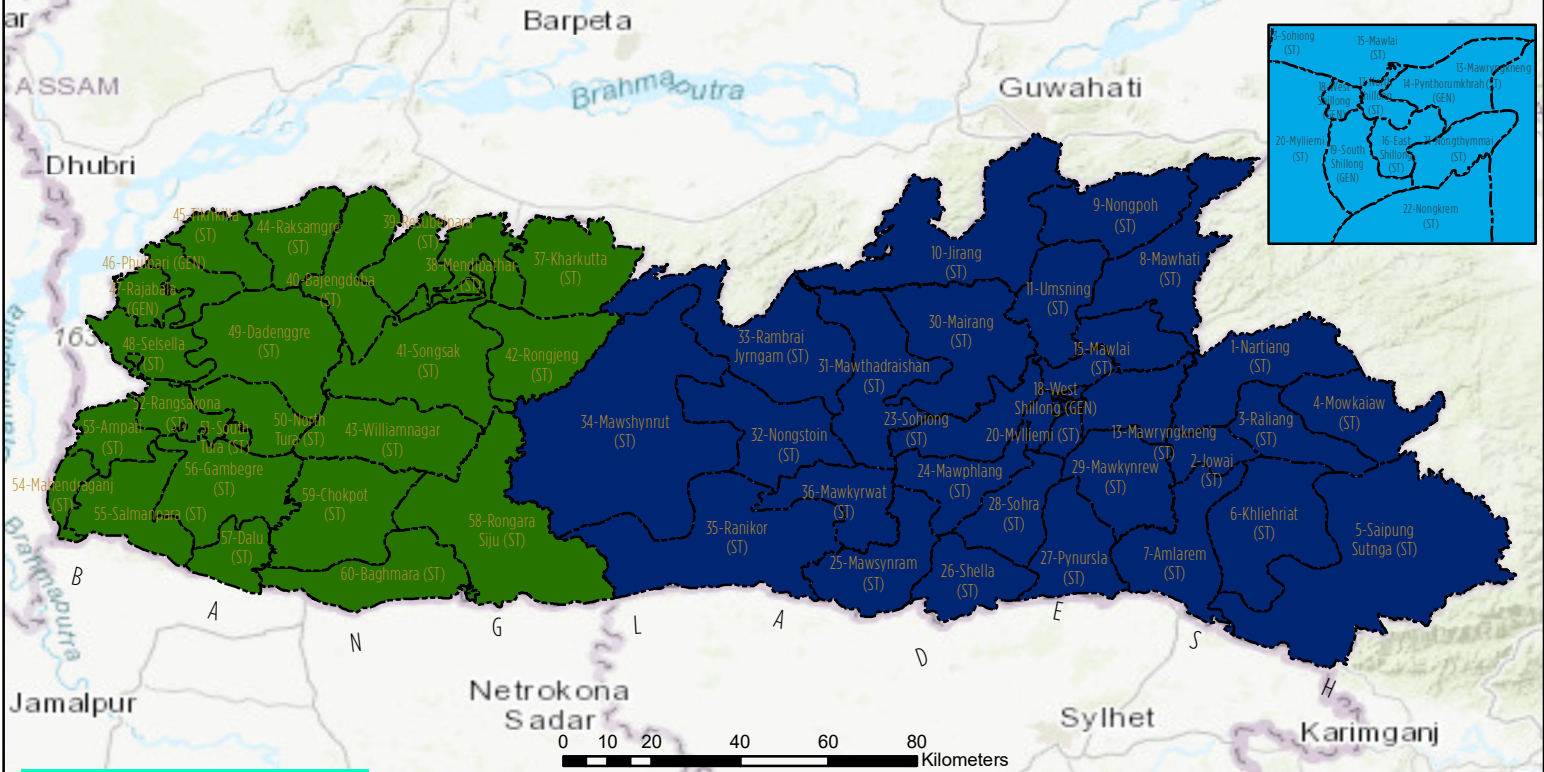

PARLIAMENTARY CONSTITUENCIES (LOK SABHA) DISTRIBUTION IN MEGHALAYA

Legend

Parliamentary Constituencies

- 1-Shillong PC (ST)
- 2-Tura PC (ST)