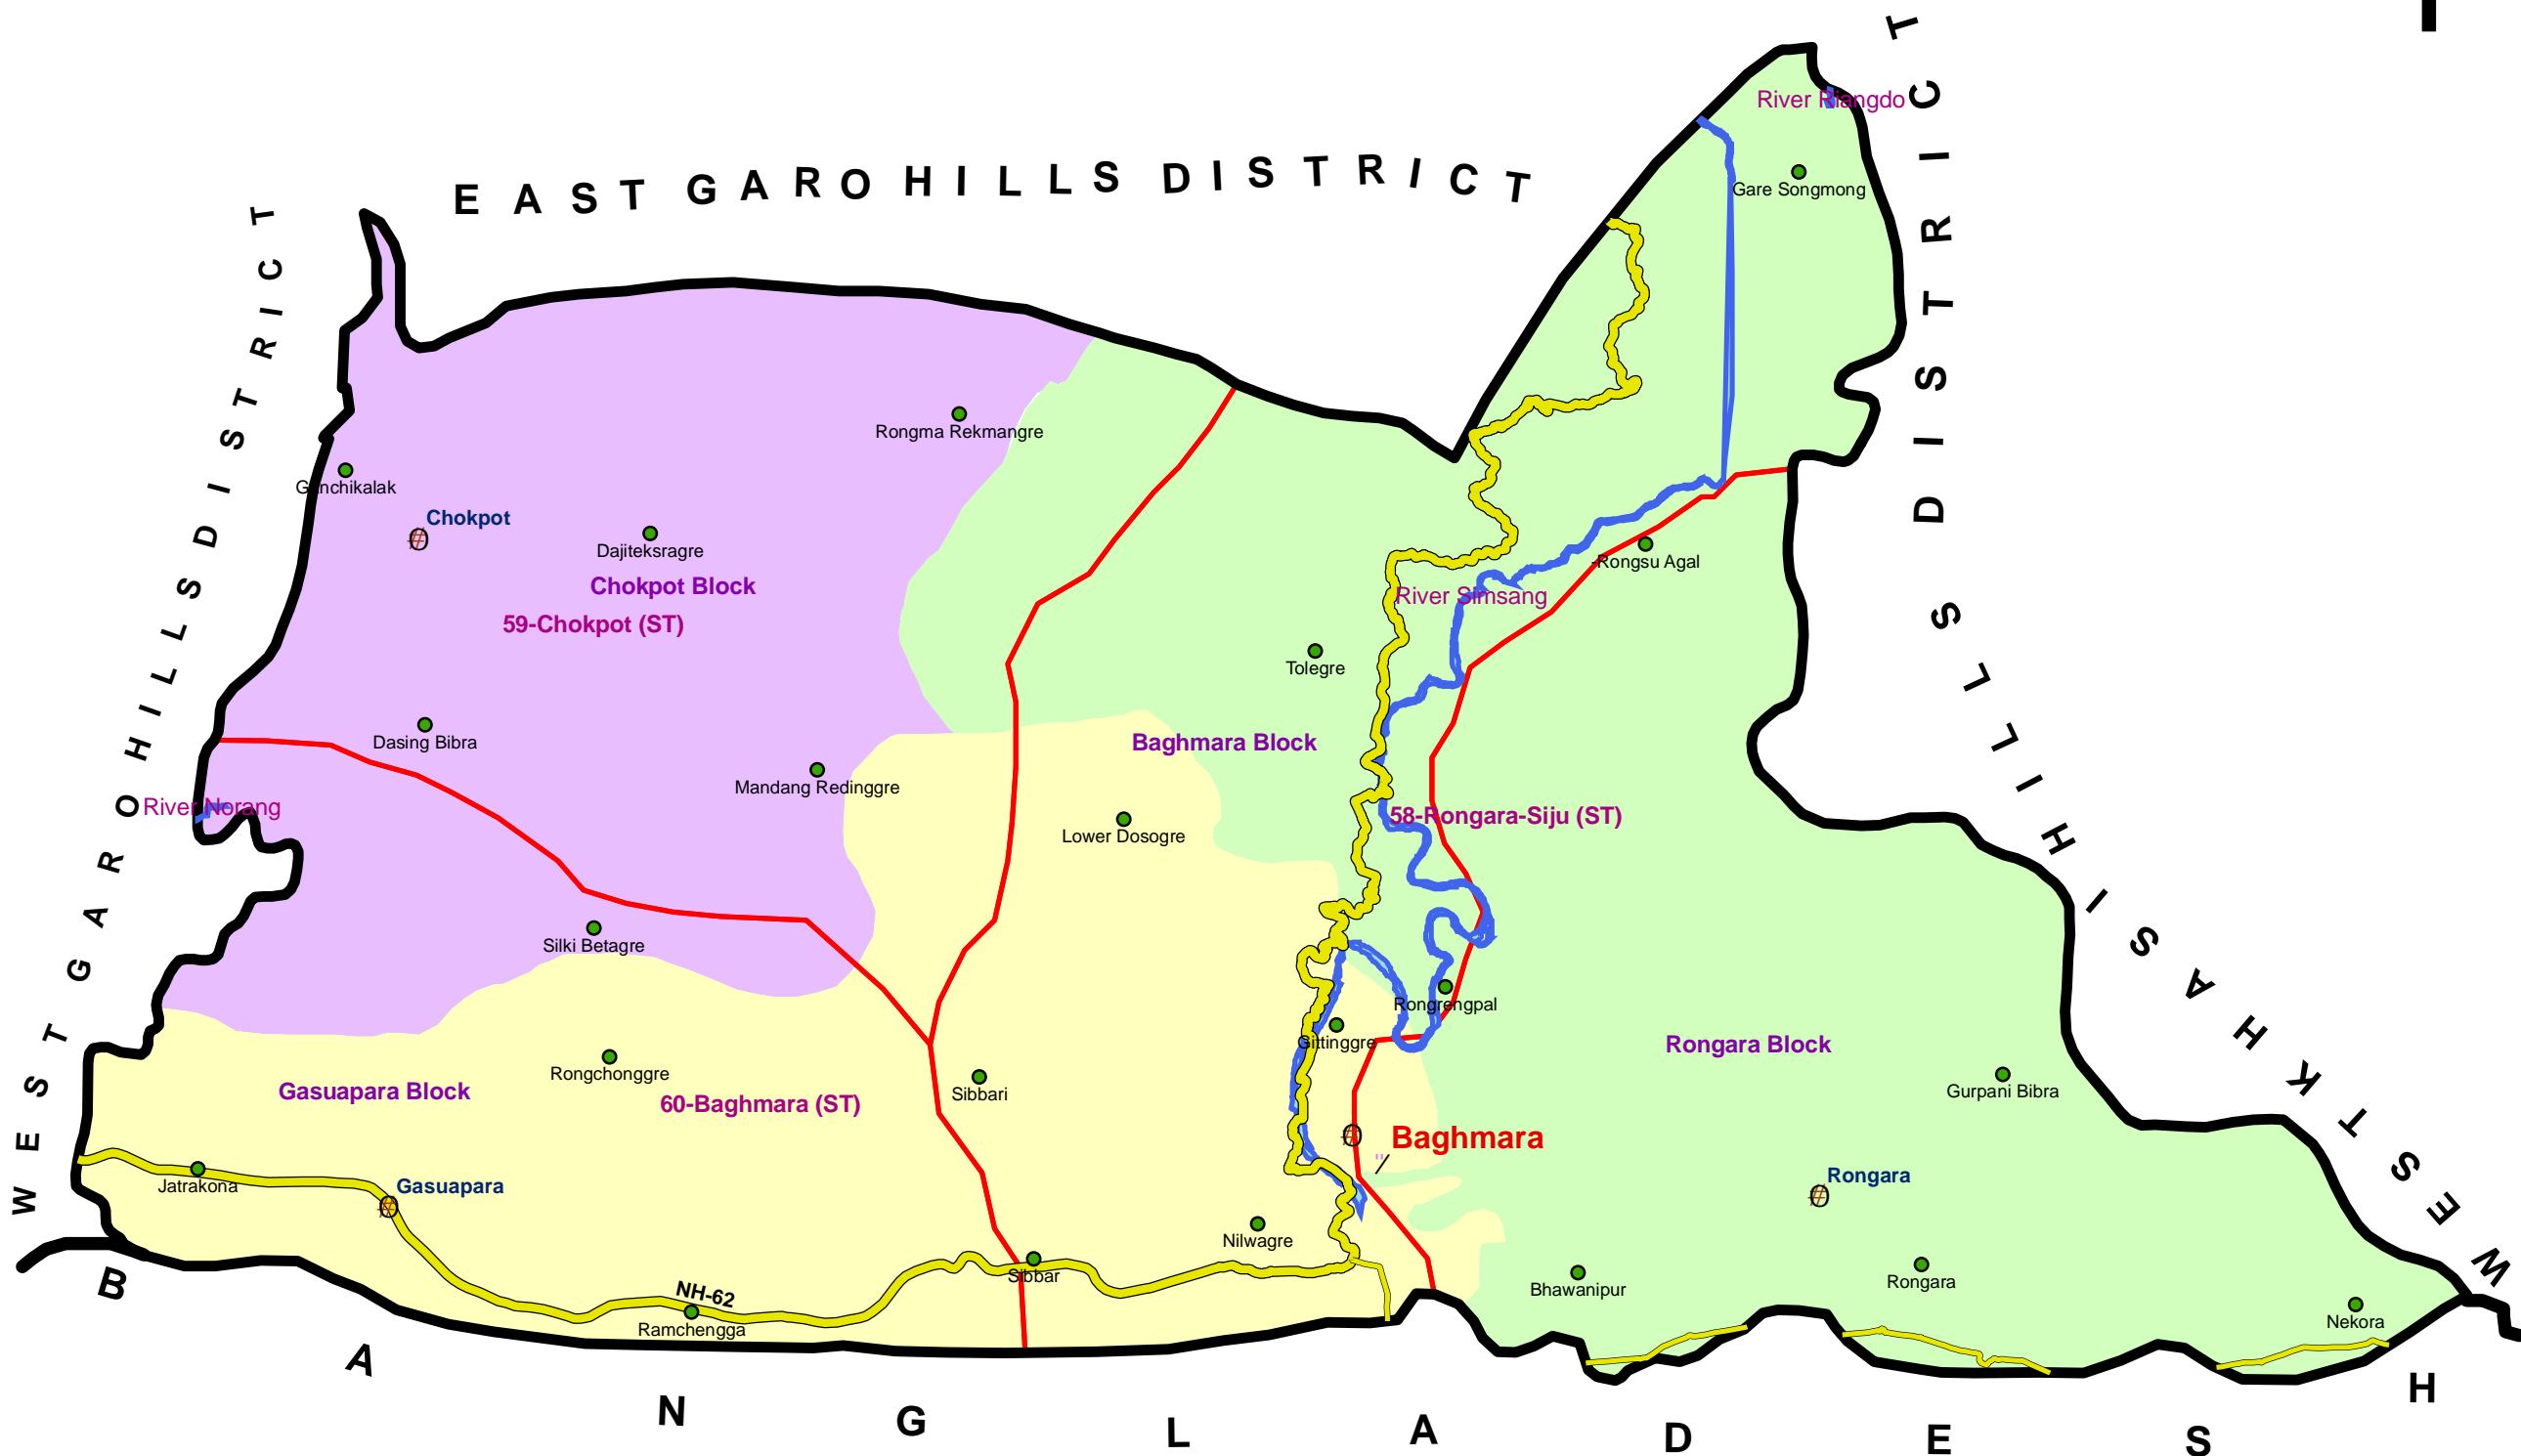

MEGHALAYA
SOUTH GARO HILLS DISTRICT
 DELIMINATION OF ASSEMBLY CONSTITUENCIES (3)

Legend

- LOCATION
- ⊕ BLOCK HEADQUARTER
- ⌘ DISTRICT HEADQUARTER
- ROAD WAYS**
- National Highway
- State Highway
- BOUNDARIES:**
- INTERNATIONAL
- DISTRICT
- C.D. BLOCK
- ACs
- RIVER