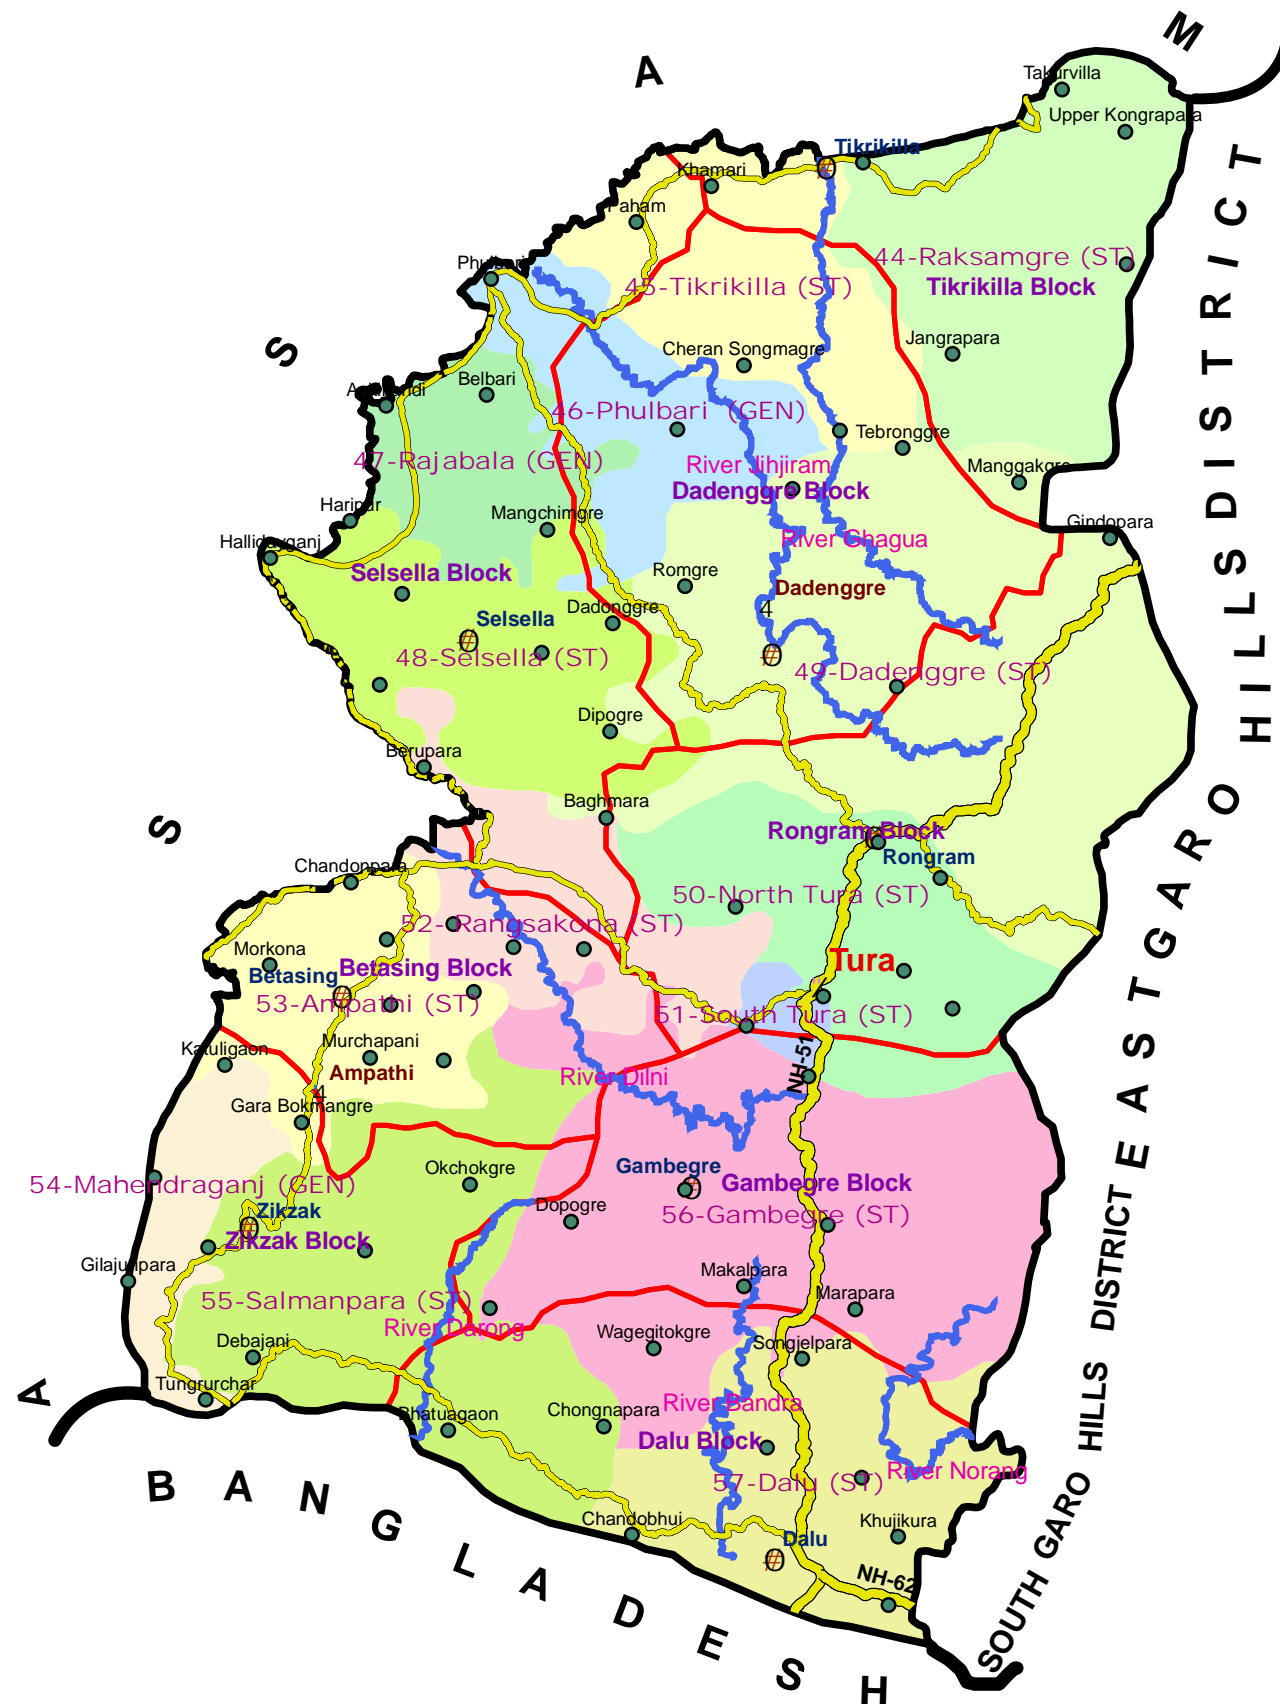

MEGHALAYA
WEST GARO HILLS DISTRICT
 DELIMINATION OF ASSEMBLY CONSTITUENCIES (14)

Legend

- LOCATION
- ⊕ BLOCK HEADQUARTER
- 4 SUB DIVISIONAL HEADQUARTER
- ∕ DISTRICT HEADQUARTER
- ROADWAYS**
- National Highway
- State Highway
- BOUNDARIES:**
- INTERNATIONAL
- STATE
- DISTRICT
- C.D. BLOCK
- 49 ACs
- RIVER