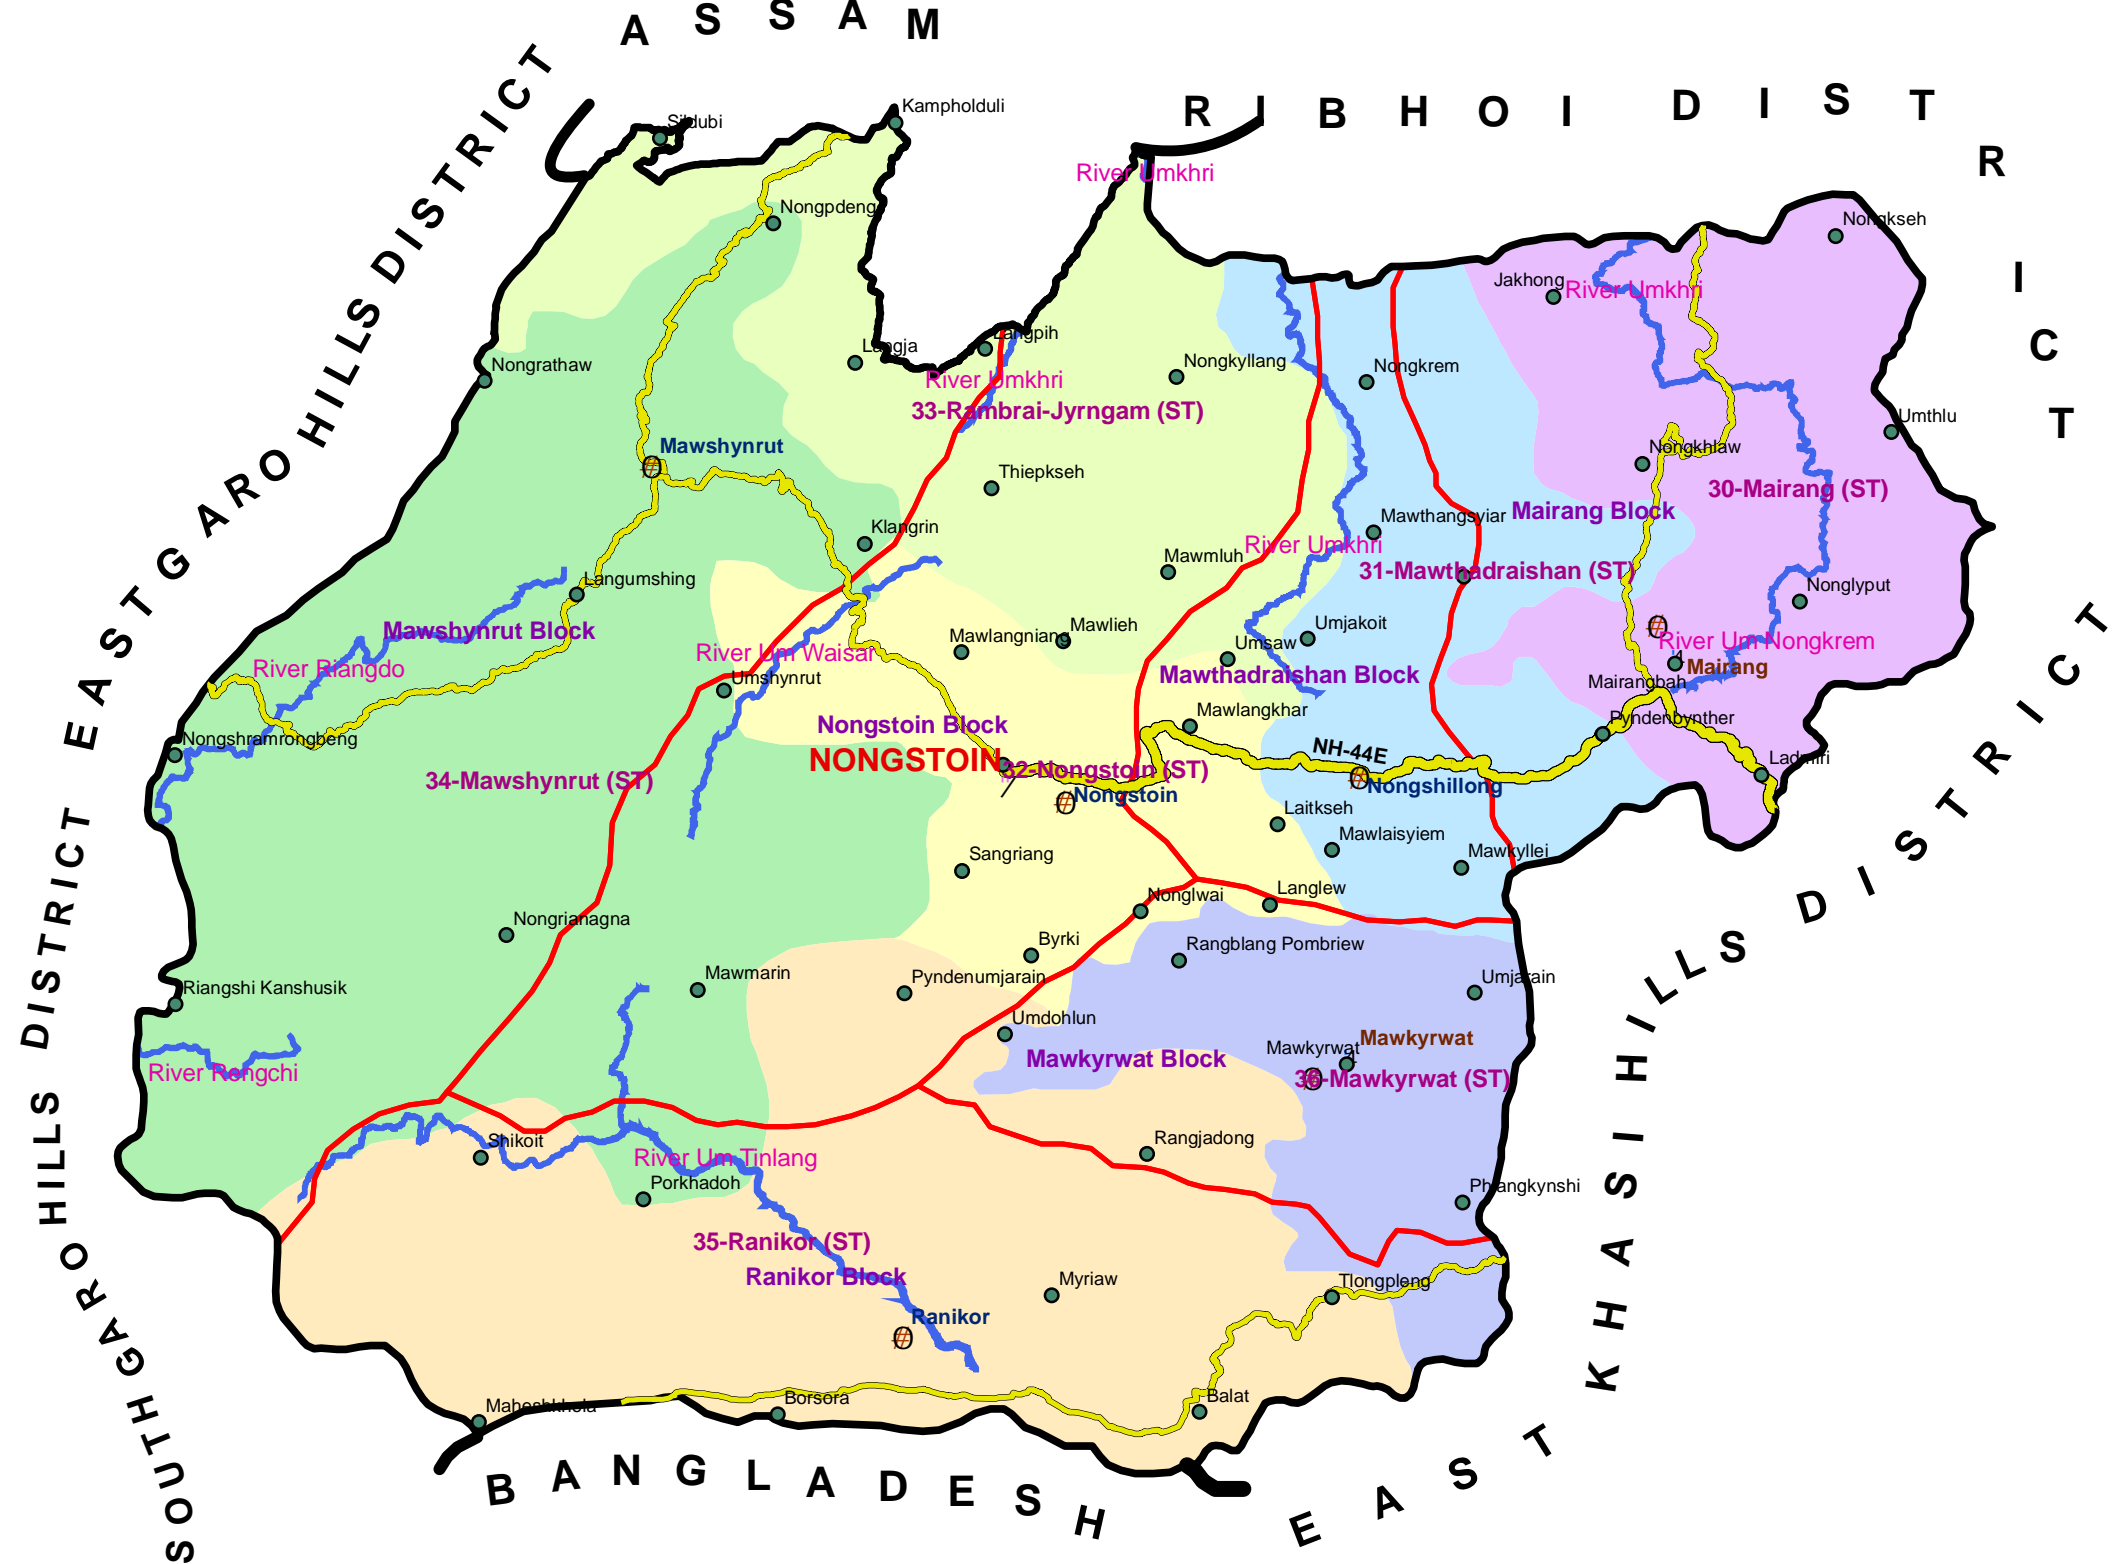

MEGHALAYA  
**WEST KHASI HILLS DISTRICT**  
 DELIMITATION OF ASSEMBLY CONSTITUENCIES (7)

- Legend**
- LOCATION
  - ⊕ BLOCK HEADQUARTER
  - ⊕ SUB DIVISIONAL HEADQUARTER
  - ⊕ DISTRICT HEADQUARTER
- ROAD WAYS**
- National Highway
  - State Highway
- BOUNDARIES:**
- INTERNATIONAL
  - STATE
  - DISTRICT
  - C.D. BLOCK
- ACs**
- 33 ACs
- RIVER**
- RIVER