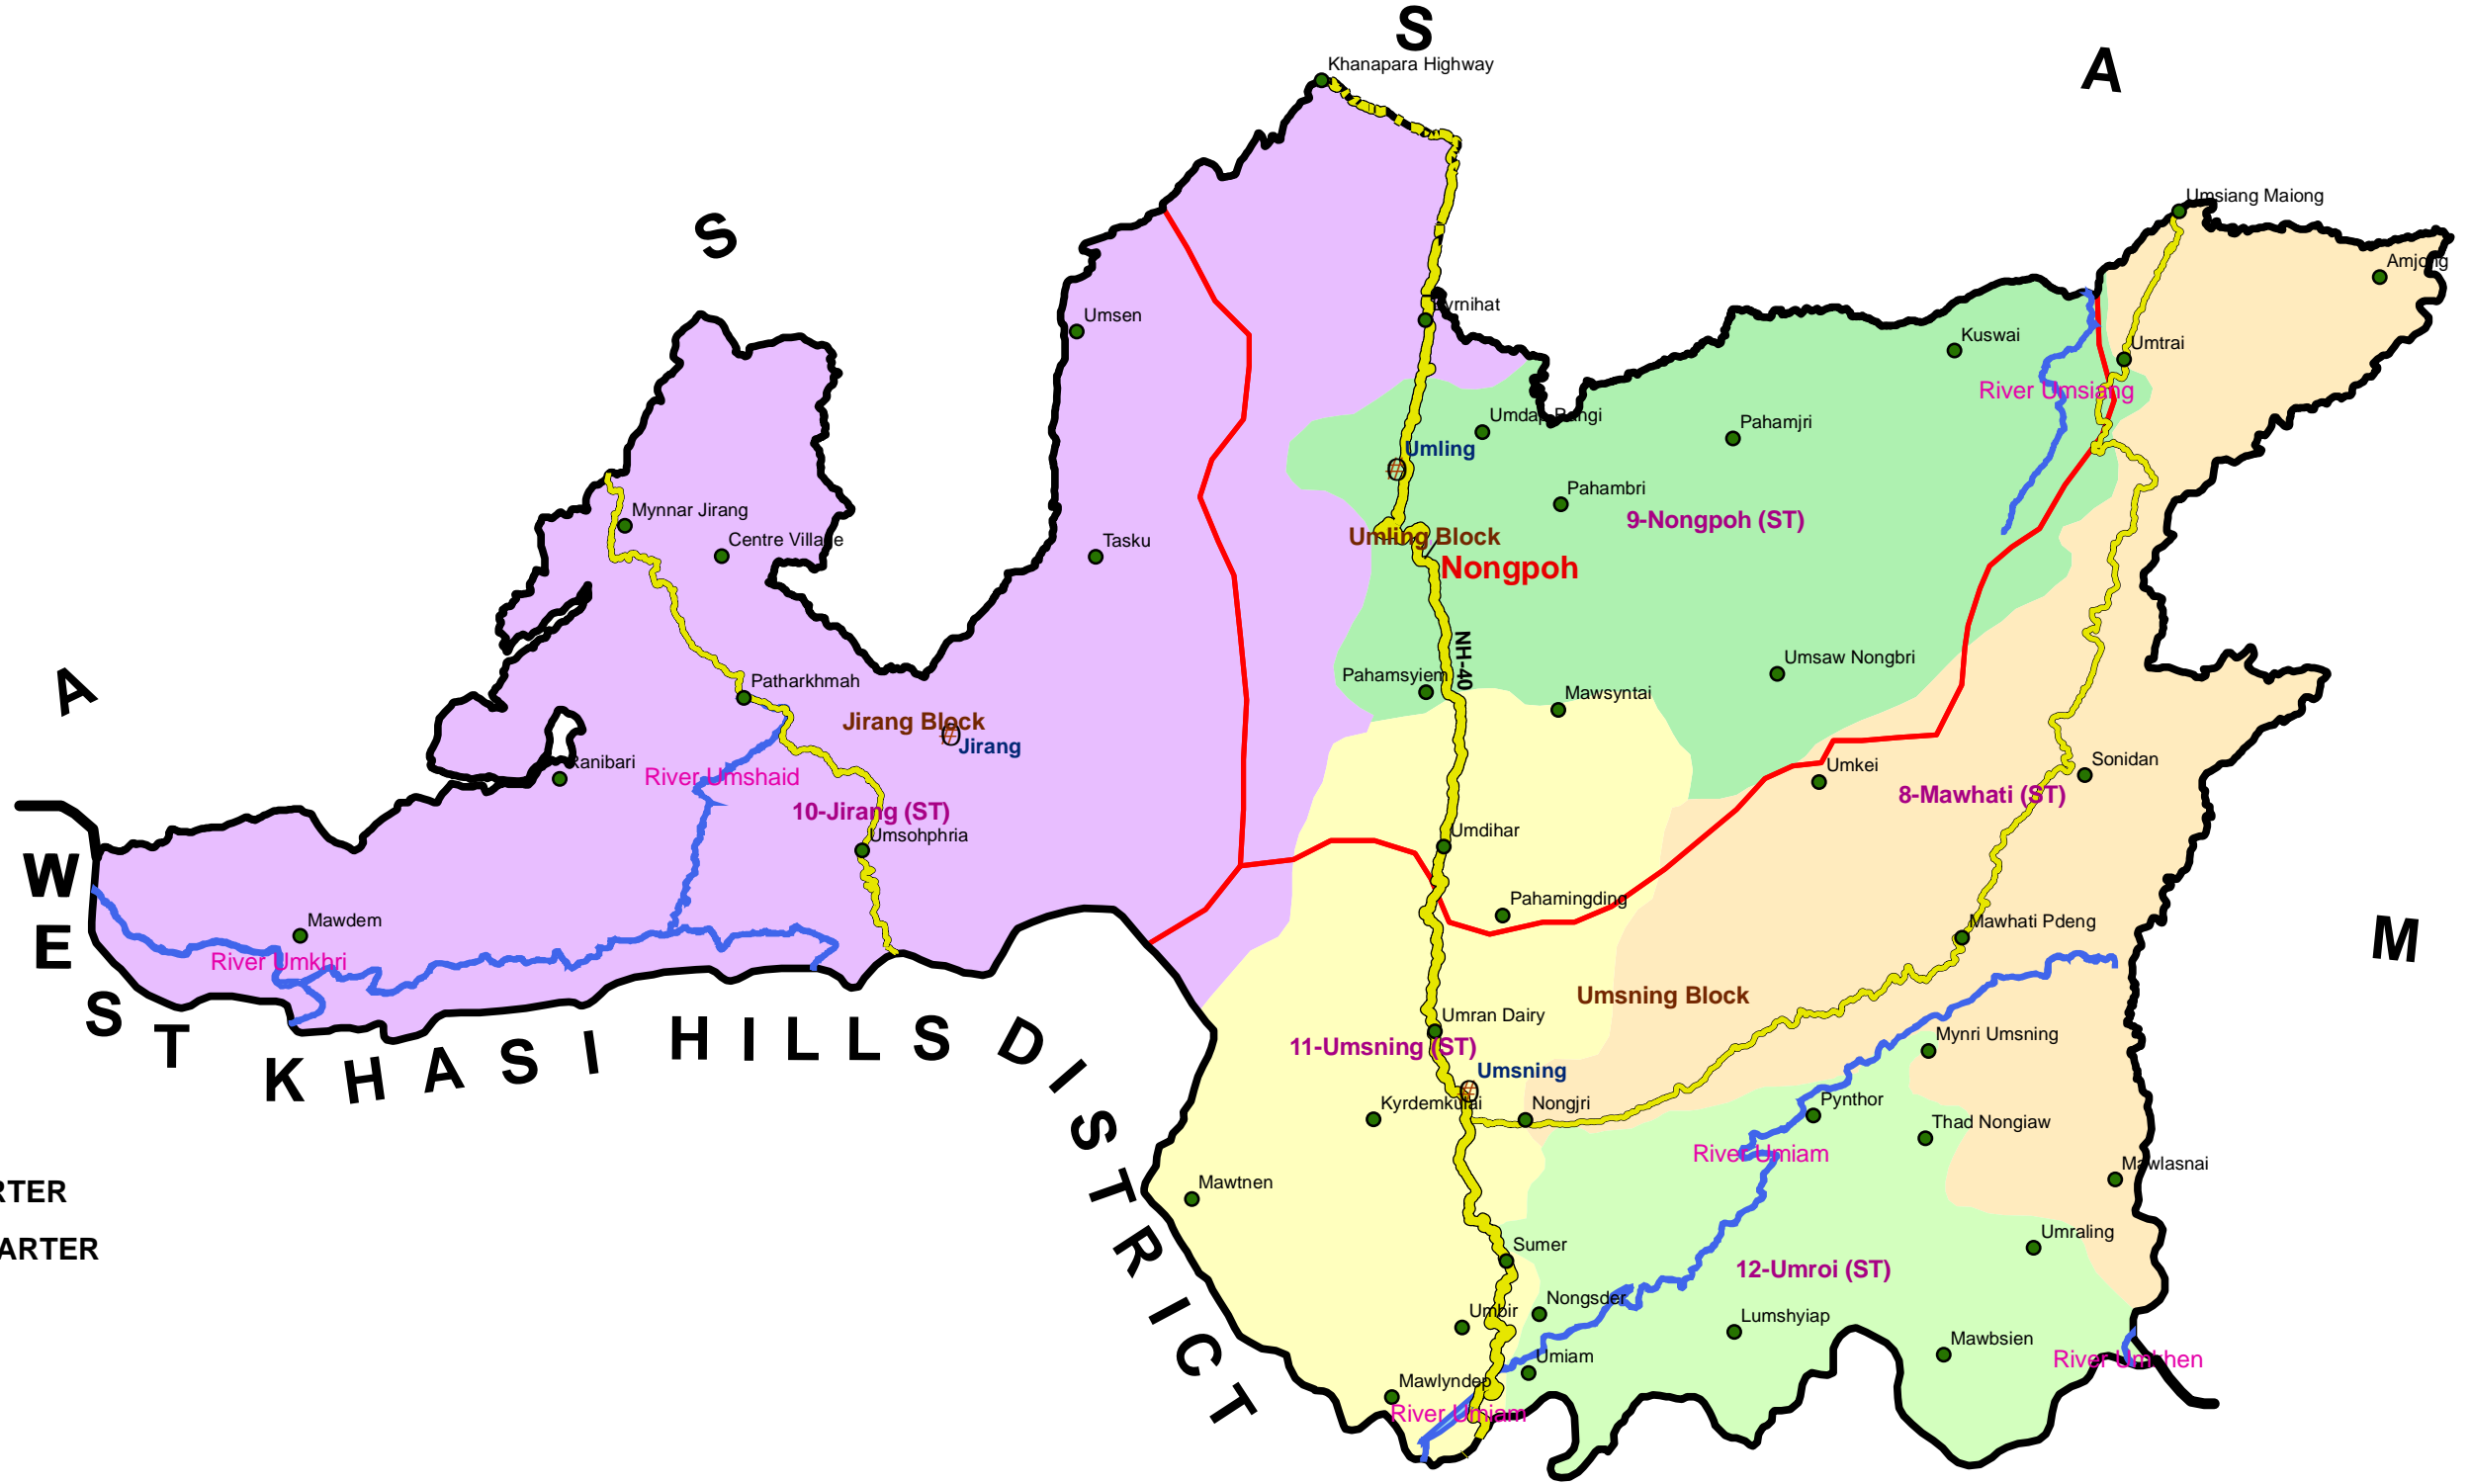

MEGHALAYA
RI-BHOI DISTRICT
 DELIMITATION OF ASSEMBLY CONSTITUENCIES (5)

Legend

- LOCATION
- BLOCK HEADQUARTER
- DISTRICT HEADQUARTER
- ROADWAYS**
- National Highway
- State Highway
- BOUNDARIES:**
- STATE
- DISTRICT
- C.D. BLOCK
- 12 ACs
- RIVER

EAST KHASI HILLS DISTRICT

**PREPARED BY NORTH EASTERN SPACE APPLICATIONS CENTRE
 DEPT. OF SPACE, UMAIM-793103 (MEGHALAYA)**