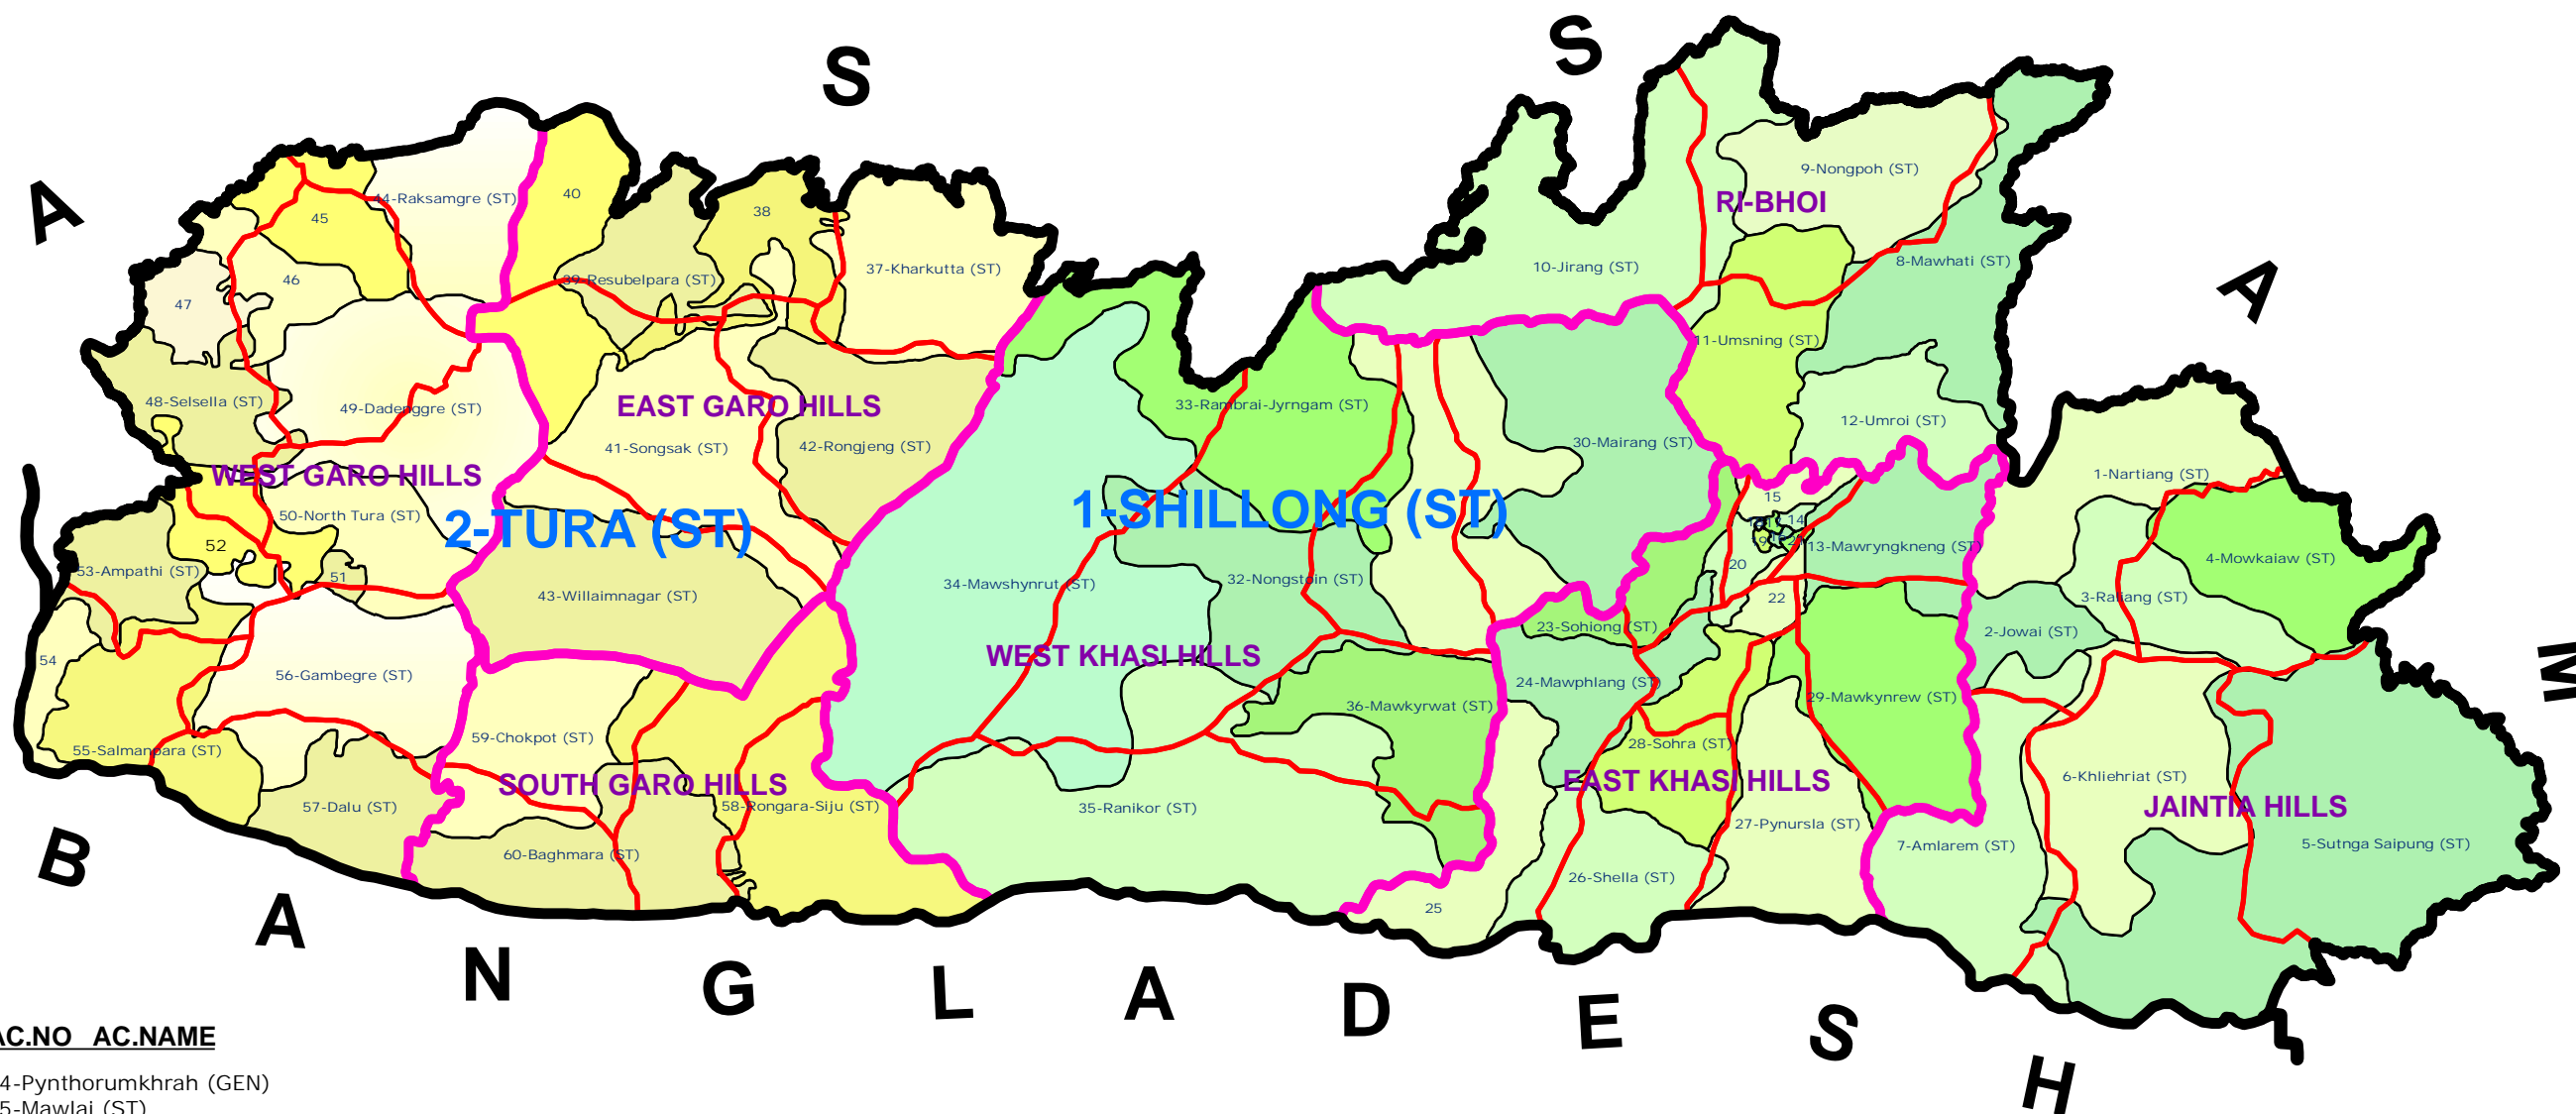

MEGHALAYA DELIMITATION OF PARLIAMENTARY CONSTITUENCIES (2) AND ASSEMBLY CONSTITUENCIES (60)

AC.NO AC.NAME

- 14-Pynthorumkrah (GEN)
- 15-Mawlai (ST)
- 16-East Shillong (ST)
- 17-North Shillong (ST)
- 18-West Shillong
- 19-South Shillong
- 20-Mylliem (ST)
- 21-Nongthymmai (ST)
- 22-Nongkrem (ST)
- 25-Mawsynram (ST)
- 38-Mendipathar (ST)
- 40-Bajengdoba (ST)
- 45-Tikrikilla (ST)
- 46-Phulbari
- 47-Rajabala (ST)
- 51-South Tura (ST)
- 52-Rangsakona (ST)
- 54-Mahendraganj (GEN)

BOUNDARIES:

- INTERNATIONAL
- STATE
- DISTRICT
- C.D. BLOCK
- ACs