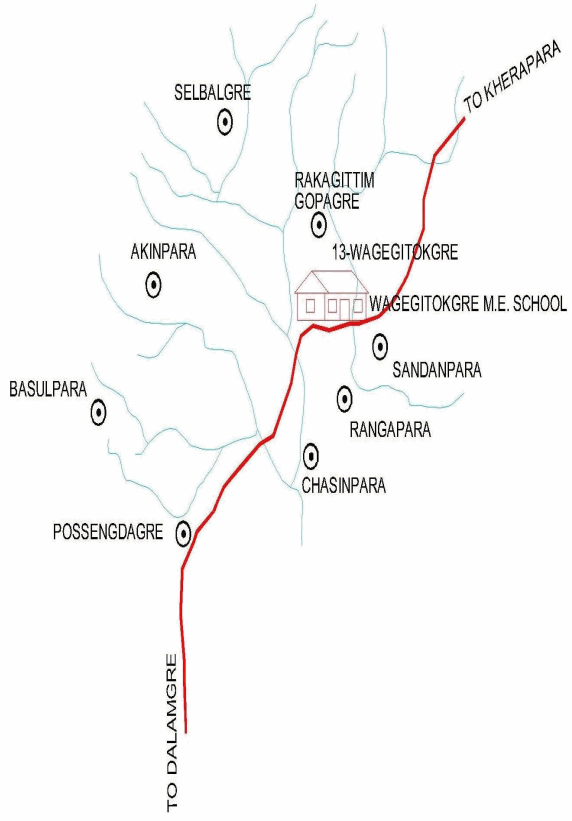

ELECTORAL ROLL, 2012
STATE - MEGHALAYA

No. , Name and Reservation Status of Assembly Constituency :	56 - GAMBEGRE(ST)	Part No. 14		
No. , Name and Reservation Status of Parliamentary Constituency(ies) in which the Assembly Constituency is located :		2 - TURA(ST)		
1. DETAILS OF REVISION				
Year of Revision : 2012 Qualifying Date : 01.01.2012 Type of Revision : Special Summary,2012 Date of Publication : 05.01.2012	Roll Identification : Basic roll of Revision, 2011 integrated with all supplements prepared in accordance with the extent of the newly Delimited Constituency.			
2. DETAILS OF PART & POLLING AREA				
No. and Name of sections in the part :				
1 - Wagegitokgre, 2 - Akinpara, 3 - Selbalgre, 4 - Rakagittimgopagre, 5 - Sandanpara, 6 - Rangapara				
Main Village : WAGEGITOKGRE District : WEST GARO HILLS Sub Division : Block : Municipality : Ward No. : Police Station : Pin Code : 794103 Post Office :				
3. POLLING STATION DETAILS				
No. and Name of Polling Station : Address of Polling Station :	14 - WAGEGITOKGRE WAGEGITOKGRE M.E.SCHOOL, WAGEGITOKGRE	Type of Polling Station (Male/Female/General) : GENERAL Number of Auxiliary Polling Stations in this Part : 0		
4. NUMBER OF ELECTORS				
Starting Sl. No.	Ending Sl. No.	Net Electors		
		Male	Female	Total
1	562	270	284	554

MAP OF 13 - WAGEGITOKGRE POLLING STATION

NOT TO SCALE

REFERENCE	
1. POLLING STATION BOUNDARY	:
2. ROADS	:
3. RIVERS	:
4. POLLING STATION	:
5. VILLAGE	:
6. IMPORTANT BUILDINGS	:

Sl. No.	House No.	Name of Elector	Relation ship	Name of Relation	Sex	Age	EPIC No.
(1)	(2)	(3)	(4)	(5)	(6)	(7)	(8)