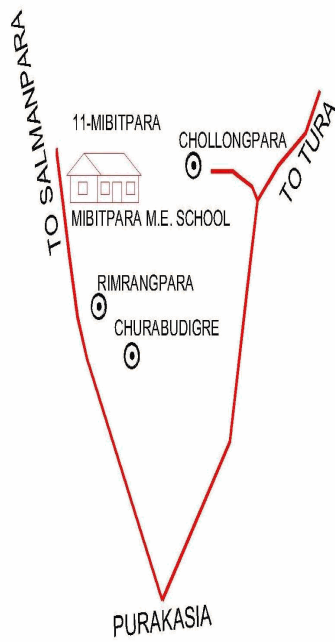

## STATE - MEGHALAYA

No. , Name and Reservation Status of Assembly Constituency :	<b>56 - GAMBEGRE(ST)</b>	Part No. 11		
No. , Name and Reservation Status of Parliamentary Constituency(ies) in which the Assembly Constituency is located :		<b>2 - TURA(ST)</b>		
<b>1. DETAILS OF REVISION</b>				
Year of Revision : 2012 Qualifying Date : 01.01.2012 Type of Revision : Special Summary,2012 Date of Publication : 05.01.2012	Roll Identification : Basic roll of Revision, 2011 integrated with all supplements prepared in accordance with the extent of the newly Delimited Constituency.			
<b>2. DETAILS OF PART &amp; POLLING AREA</b>				
No. and Name of sections in the part :				
<b>1 - Badupara,</b> <b>2 - Dimagre,</b> <b>3 - Jengchamgre,</b> <b>4 - Kurapara</b>				
Main Village : BADUPARA  District : WEST GARO HILLS  Sub Division : Block : Municipality : Ward No. : Police Station : Pin Code : 794005 Post Office :				
<b>3. POLLING STATION DETAILS</b>				
No. and Name of Polling Station : <b>11 - BADUPARA</b> Address of Polling Station : <b>BADUPARA HIGH SCHOOL, BADUPARA</b>	Type of Polling Station (Male/Female/General)	<b>GENERAL</b>		
	Number of Auxiliary Polling Stations in this Part :	<b>0</b>		
<b>4. NUMBER OF ELECTORS</b>				
Starting Sl. No.	Ending Sl. No.	Net Electors		
		Male	Female	Total
1	433	210	214	424

# MAP OF 11 - MEBITPARA POLLING STATION NOT TO SCALE