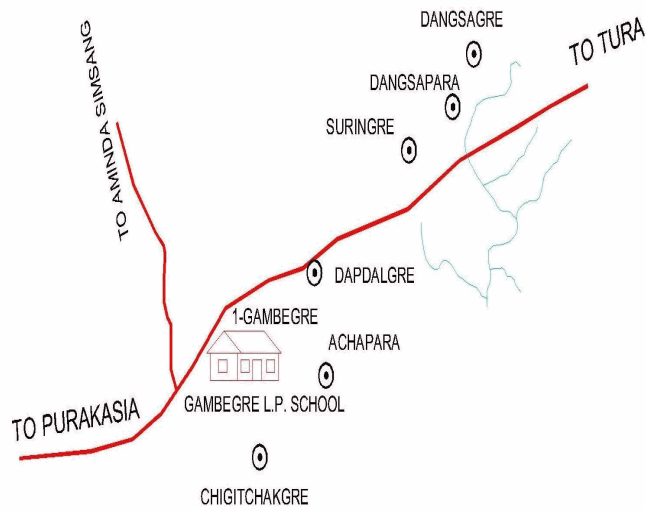

MAP OF 1 - GAMBEGRE POLLING STATION NOT TO SCALE

REFERENCE

1. POLLING STATION BOUNDARY	: ————
2. ROADS	: ————
3. RIVERS	: ————
4. POLLING STATION	:
5. VILLAGE	:
6. IMPORTANT BUILDINGS	: