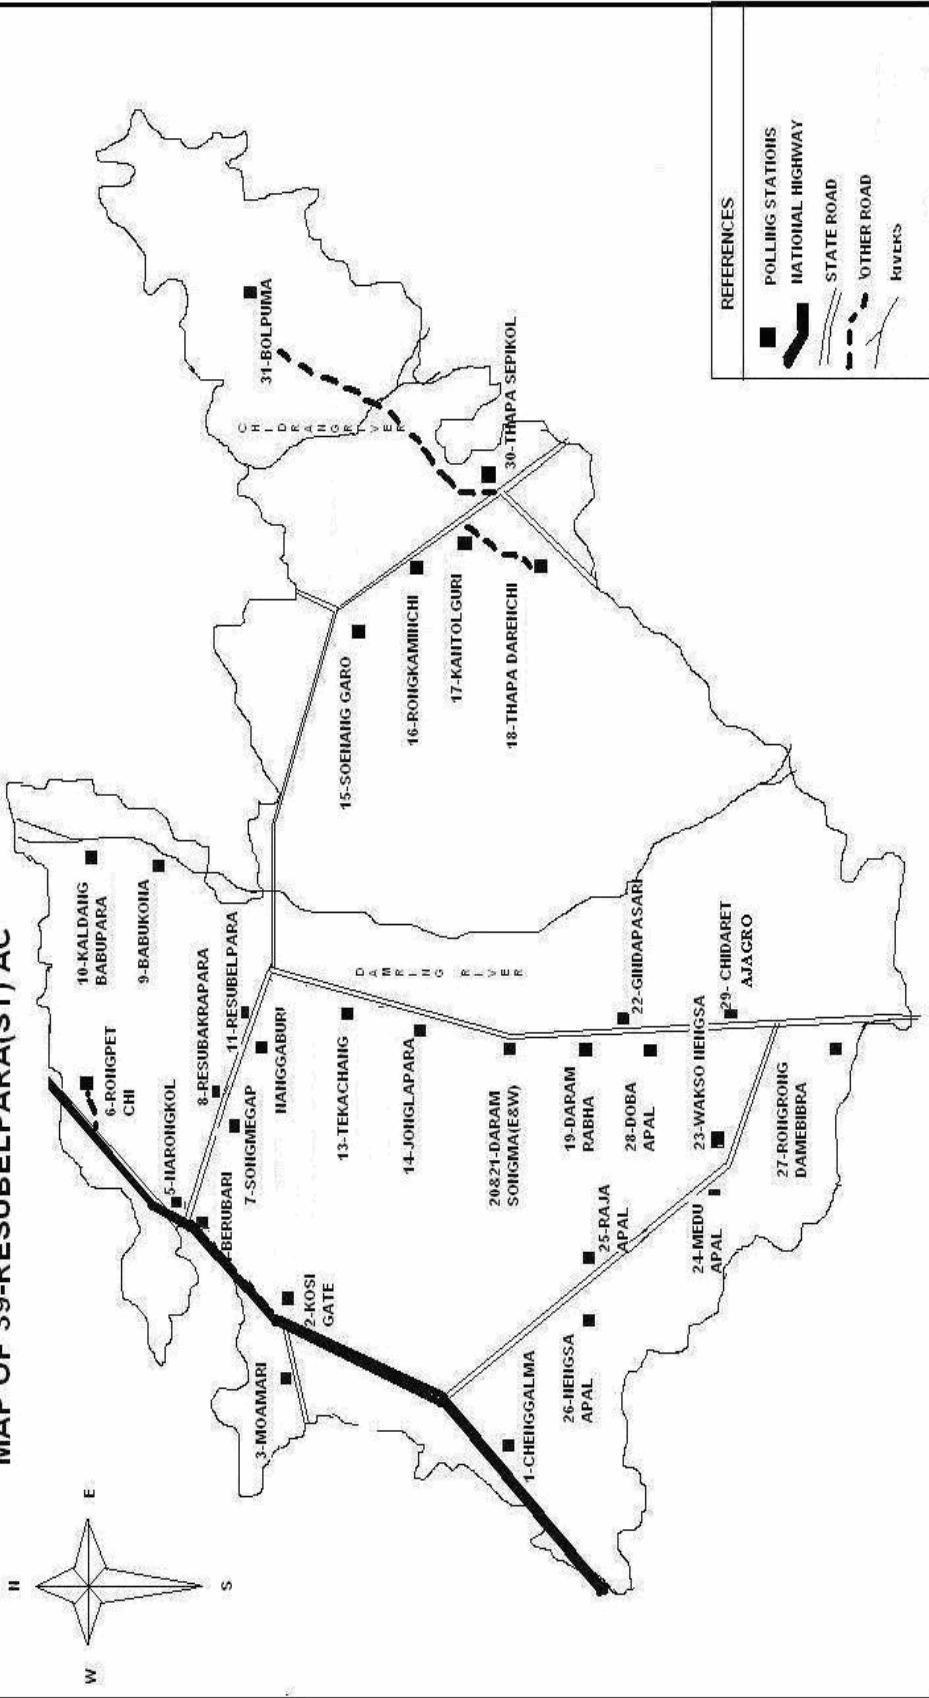

MAP OF 39-RESUBELPARA(ST) AC

TABLE OF CONTENTS

Electoral Roll Part No.	Details of Sections covered by the Part	No. of Auxiliary polling stations, if any.	Net Number of Electors		
			Male	Female	Total
(1)	(2)	(3)	(4)	(5)	(6)
1	WAKSO MEDUDAM, WAKSO RONGSEPGRE, WAKSO ASIMGRE, CHENGGALMA, MIKKA SIMDAM, ANDIPE	0	399	357	756
2	DOLDAM, KOSI GATE	0	323	327	650
3	DOBAKKOL, MOAMARI	0	252	251	503
4	BERUBARI, DARAKONA	0	431	431	862
5	NARONGKOL, SARONGKOL, MALCHAPARA, DALBINGPA	0	320	303	623
6	AJASIRAM, RONGPETCHI, CHOREPAHAR, CHOREBOLBOK	0	295	281	576
7	SONGMEGAP, RONGMATCHA, BOKMAGRE, RANGSELGRE, UPPER SONGMEGAP, PEKIMCHAKGRE, MOTCHOLPARA, RADI	0	381	325	706
8	RESUBAKRAPARA, HALUAPARA, JONGDONGRE, RESU RANGMAN, NOKAT APAL	0	500	495	995
9	BABUKONA	0	415	420	835
10	KALDANG, KALDANG BABUPARA, KALDANG RONGSREK, TUNATURAM	0	312	309	621
11	RESUBELPARA, REBAGRE	0	370	371	741
12	RONGDUP RABHA, NANGGABURI, NOKCHER	0	260	319	579
13	RESU RONGPETCHI, CHIBAGOK, TEKACHANG	0	553	551	1104
14	JONGLAPARA, JONGLAPARA BOLSALDAM, NEW JONGLAPARA	0	230	256	486
15	SOENANG GARO, SOENANG RABHA, NEW LABOURPARA	0	287	296	583
16	RONGKAMINCHI, RONGKAMINCHI AGA	0	221	224	445
17	KANTOLGURI, NEW THAPA KANTOLGURI	0	367	319	686
18	THAPA DARENCHI, THAPA RONGDENG	0	259	274	533
19	ROM RABHA, DARAM RABHA, BANGALMURA, ROM GARO, DARAM GITTINGRE	0	378	376	754
20	LOWER DARAM, DARAM SONGMA, DARAM AKAKI, DARAM MANGTHU, TEKALANG DARAM, DARAM KATCHARIPARA	0	503	0	503
21	LOWER DARAM, DARAM SONGMA, DARAM AKAKI, DARAM MANGTHU, TEKALANG DARAM, DARAM KATCHARIPARA	0	0	495	495
22	DAME ABANDA, GINDAPASARI, BOKMA APAL, DAME AGA, DAME APAL	0	238	230	468
23	WAKSO CHIRONGBAN, WAKSO NENSA, WAKSO TODAMGRE, WAKSO ACHUGRE, RONGDONG, WAKSO SONGGITAL, KIMBALDAMGRE, DINGOK APAL	0	464	446	910
24	ELATCHI APAL, ELATCHI AGA, SKIRA APAL, MEDU APAL, SKIRA AGA, SAMPE APAL	0	333	316	649
25	RAJA APAL, WAKPATGITTIM, BALSRIGHTIM	0	319	323	642
26	NENSA APAL, NEW NENSA NARONGKOL, NEW SANEMA	0	169	173	342
27	.ONGRONG DAME BIBRA, RONGRONG ABIMAGRE, RONGMAGRE, CHIDARET SONGMA	0	244	240	484
28	DAGAL SONGGITCHAM, DOBA APAL, DAGALGITTIM, RONGKINDAP	0	317	333	650